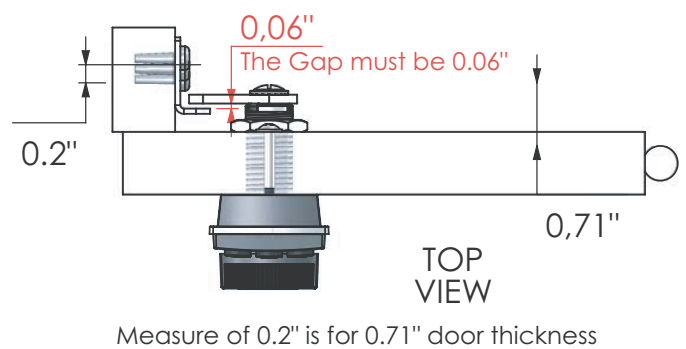

Combi-Cam E

miniK 10 RIGHT HANDED DOOR INSTALLATION

Door Thickness	Screw Length
0 - 0.2 in	0.31 in
0.39 - 0.47 in	0.63 in
0.63 - 0.71 in	0.94 in

MOUNTING HOLES for 0.91" AXLE