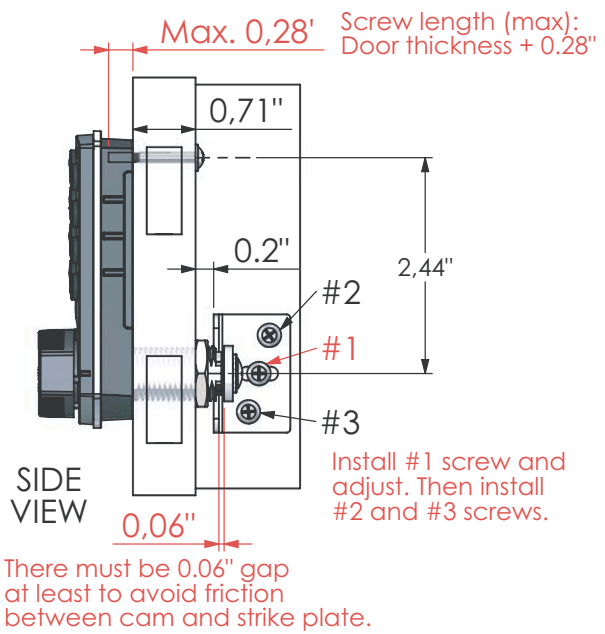

Combi-Cam E

miniK 10 RIGHT HANDED DOOR INSTALLATION

Door Thickness	Screw Length
0 - 0.2 in	0.31 in
0.39 - 0.47 in	0.63 in
0.63 - 0.71 in	0.94 in

MOUNTING HOLES for 0.91" AXLE