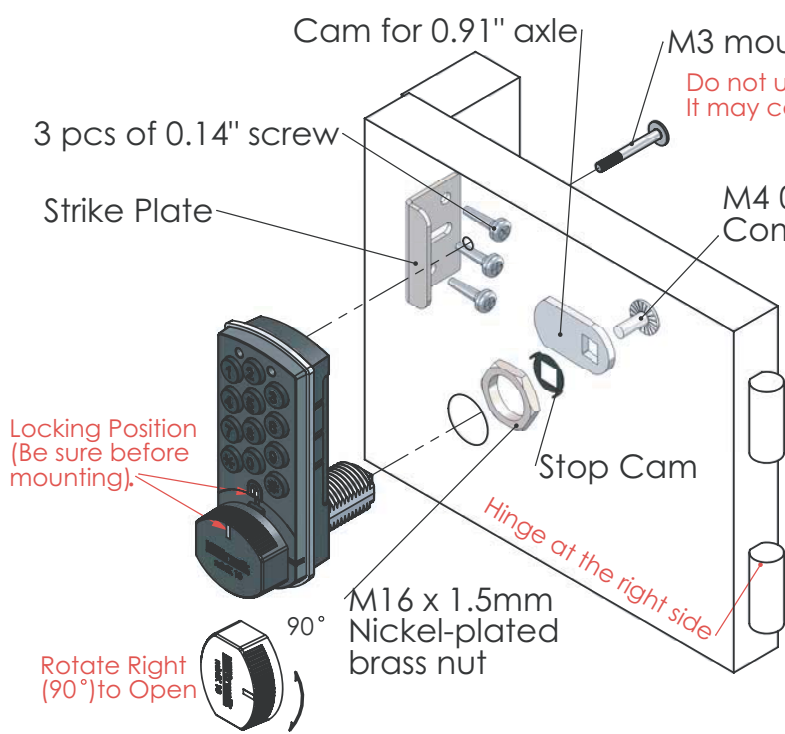

Combi-Cam E

miniK 10 RIGHT HANDED DOOR INSTALLATION

Door Thickness	Screw Length
0 - 0.2 in	0.31 in
0.39 - 0.47 in	0.63 in
0.63 - 0.71 in	0.94 in

MOUNTING HOLES for 0.91" AXLE