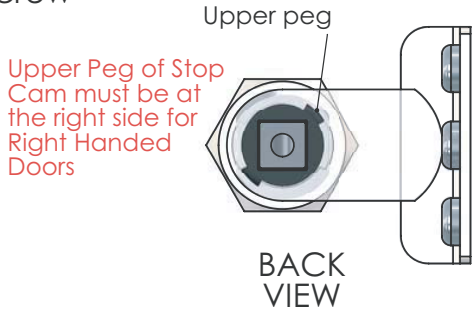

Combi-Cam E

miniK 10 RIGHT HANDED DOOR INSTALLATION

Door Thickness	Screw Length
0 - 0.2 in	0.31 in
0.39 - 0.47 in	0.63 in
0.63 - 0.71 in	0.94 in

MOUNTING HOLES for 0.91" AXLE