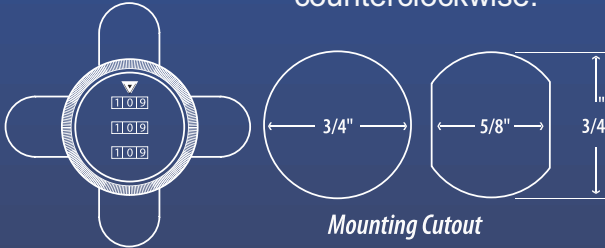

### Easy Installation

- Replaces any 3/4" keyed cam lock.
- Short cam can be placed in 90° increments.
- Long cam can be placed in 45° increments.
- Cam can be set to rotate clockwise or counterclockwise.