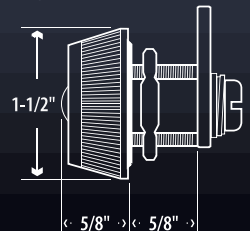

**7/8" Cylinder Length**

\* Fits up to 5/8" Material Thickness

**5/8" Cylinder Length**

\* Fits up to 3/8" Material Thickness

**4 Dial Specifications**