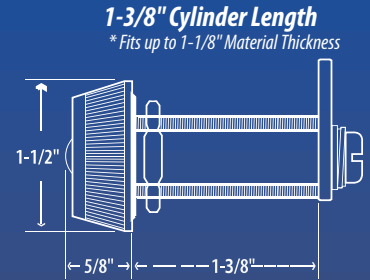

Specifications

Combi-Cam is available with 5/8", 7/8", 1-1/8" or 1-3/8" cylinder lengths.

1-3/8" Cylinder Length

* Fits up to 1-1/8" Material Thickness

1-1/8" Cylinder Length

* Fits up to 7/8" Material Thickness

Accessories Included with Each Lock

1-1/2" Cam with 1/4" Reversible Offset