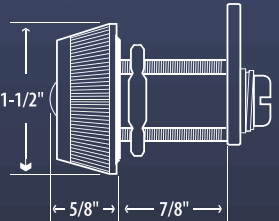

**7/8" Cylinder Length**

\* Fits up to 5/8" Material Thickness

**5/8" Cylinder Length**

\* Fits up to 3/8" Material Thickness

**4 Dial Specifications**