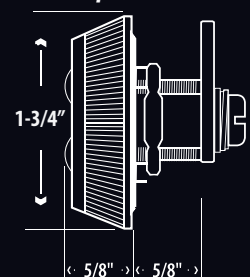

**7/8" Cylinder Length**

\* Fits up to 5/8" Material Thickness

**5/8" Cylinder Length**

\* Fits up to 3/8" Material Thickness

**4 Dial Specifications**